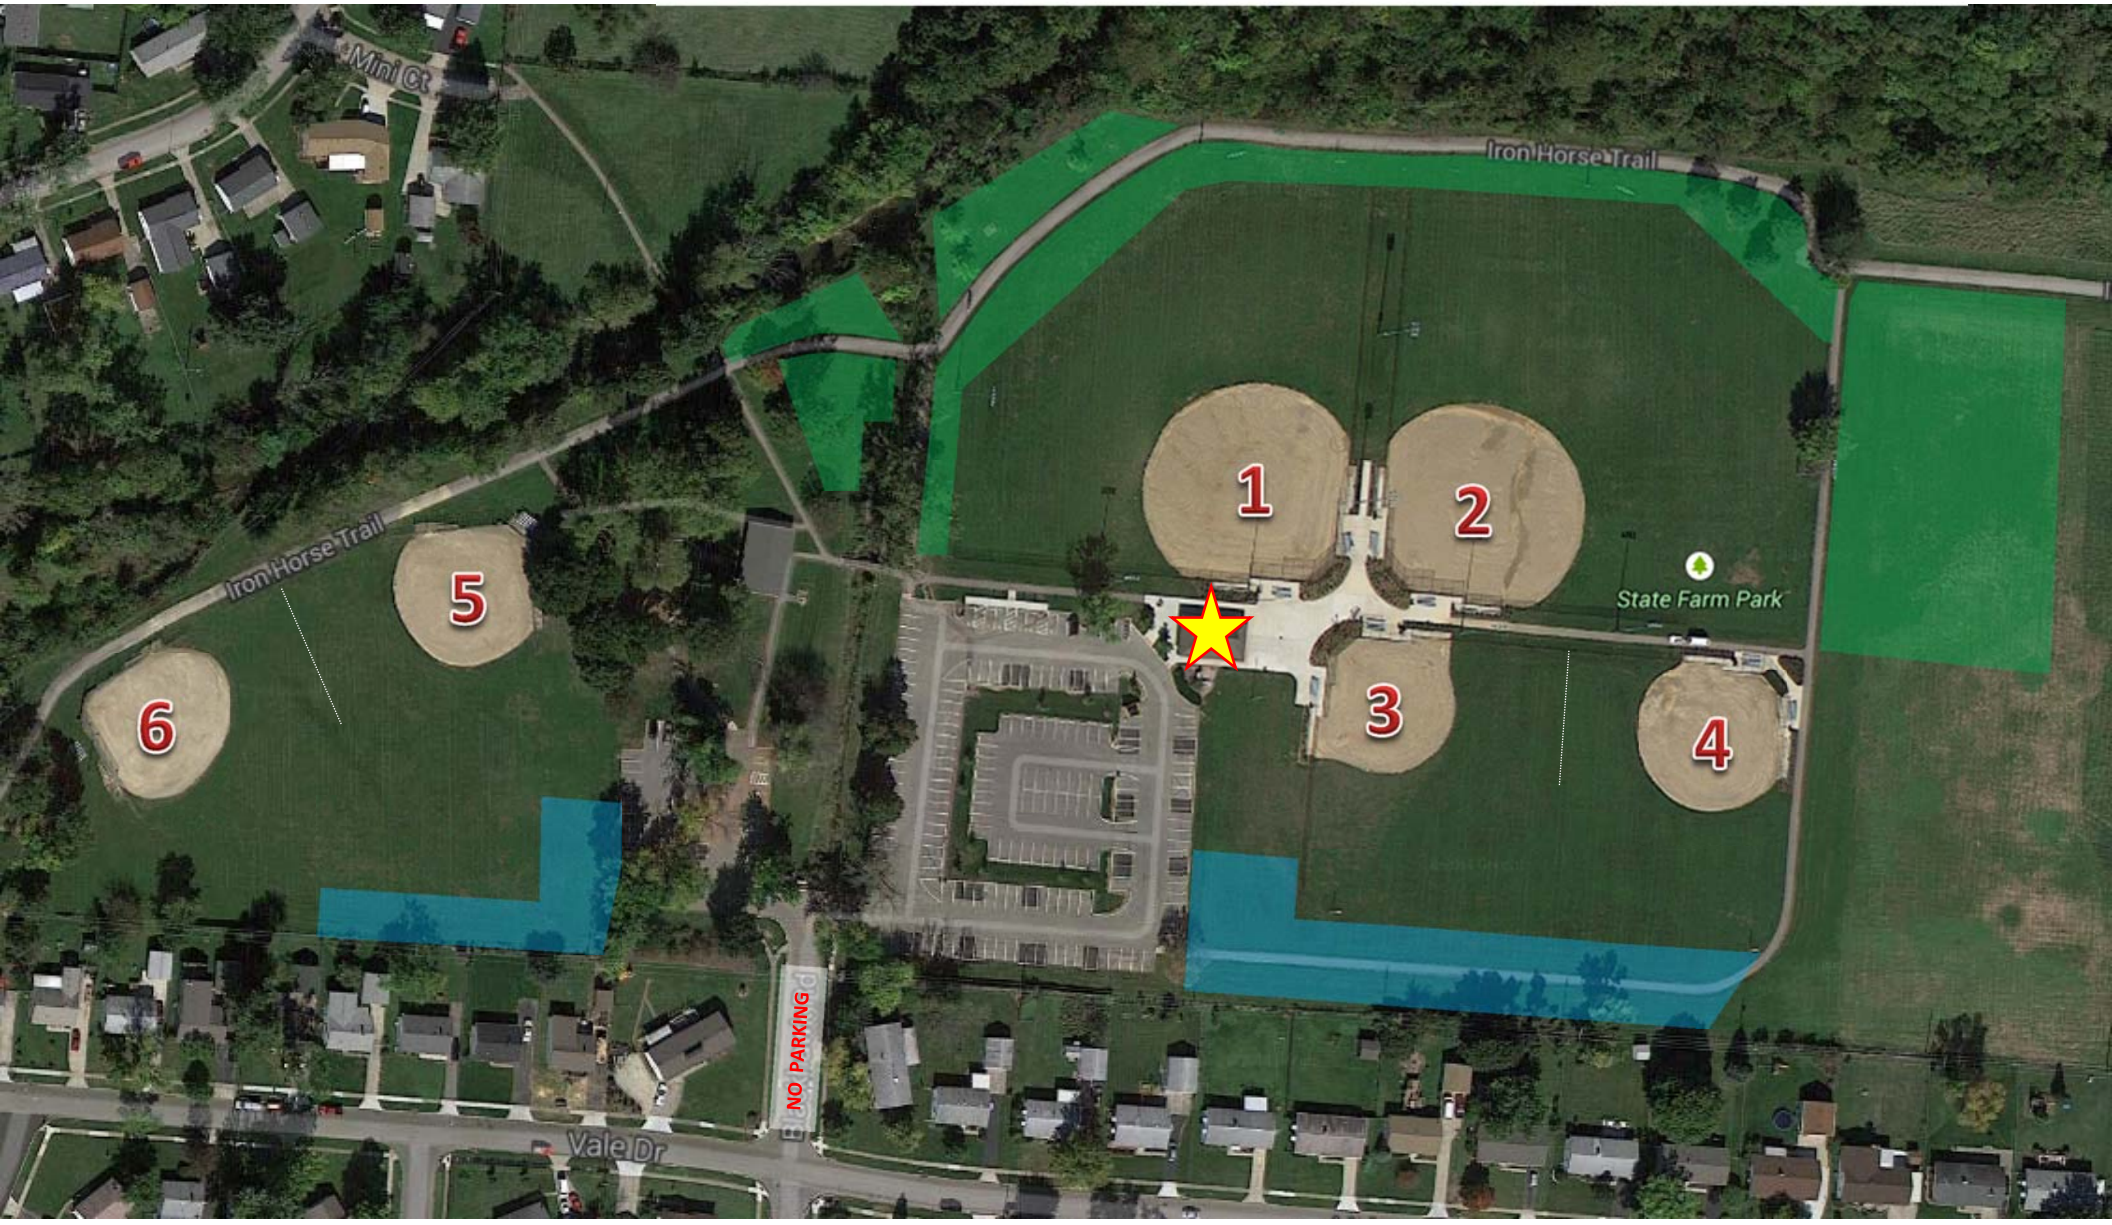

Gene Harvey Tournament Facility Layout

 Concessions/Restrooms/
Team Check In

 Overflow Parking
(On-street parking is available on Vale Dr.
and other streets outside the park.)

 Team Warm-up Areas